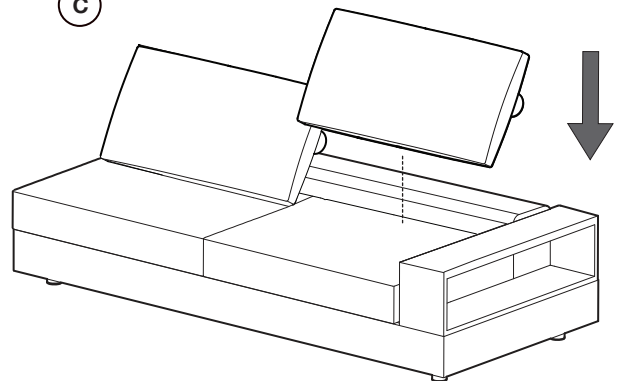

b

4

L x1 (5mm)

5

a

c

Jasper Alternate Features

KING

Back Rest: Bed Position

Flat Shelf Assembly

Shelf Light Charge Assembly

1

- ⚠ Do not connect shelf to power until assembly is complete.
- ⚠ Ensure touch-activated light is turned **OFF** before flat shelf assembly.