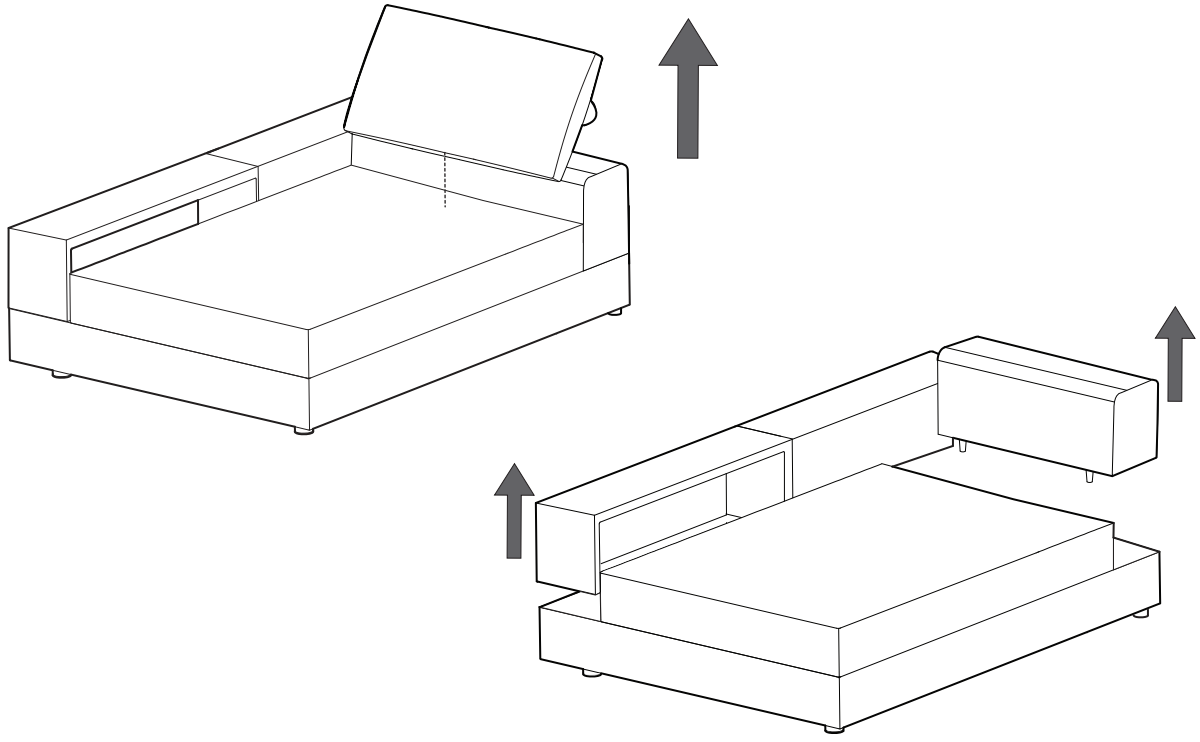

4

Storage Platform Reconfigure - Chaise

Left Hand Storage

Right Hand Storage

1

2

 x1 (6mm)

3