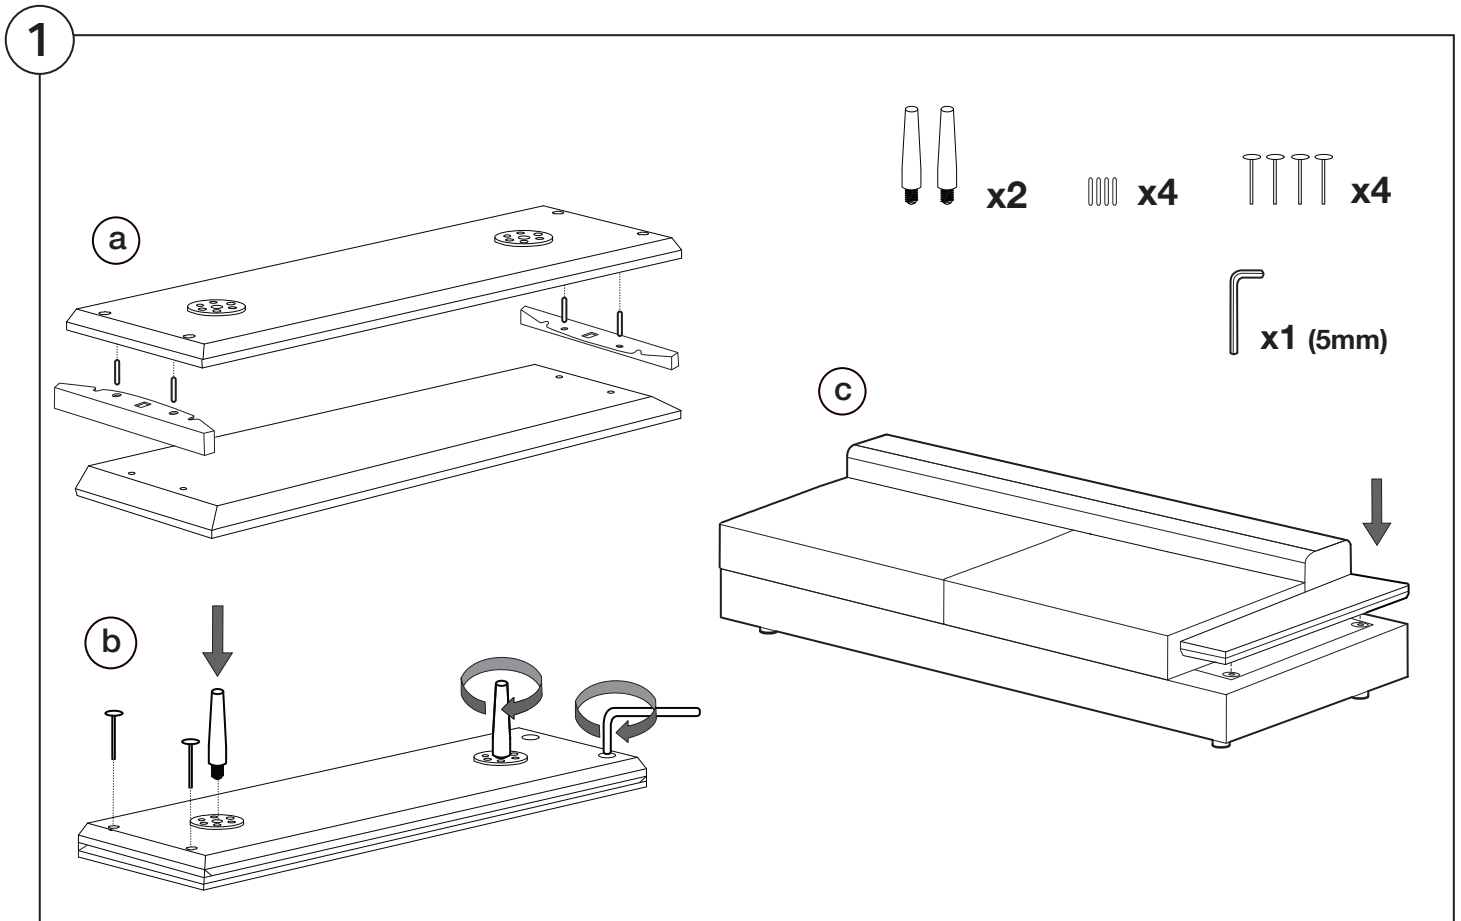

b

4

L x1 (5mm)

5

a

c

Jasper Alternate Features

KING

Back Rest: Bed Position

Flat Shelf Assembly

Shelf Light Charge Assembly

1

- ⚠ Do not connect shelf to power until assembly is complete.
- ⚠ Ensure touch-activated light is turned **OFF** before flat shelf assembly.