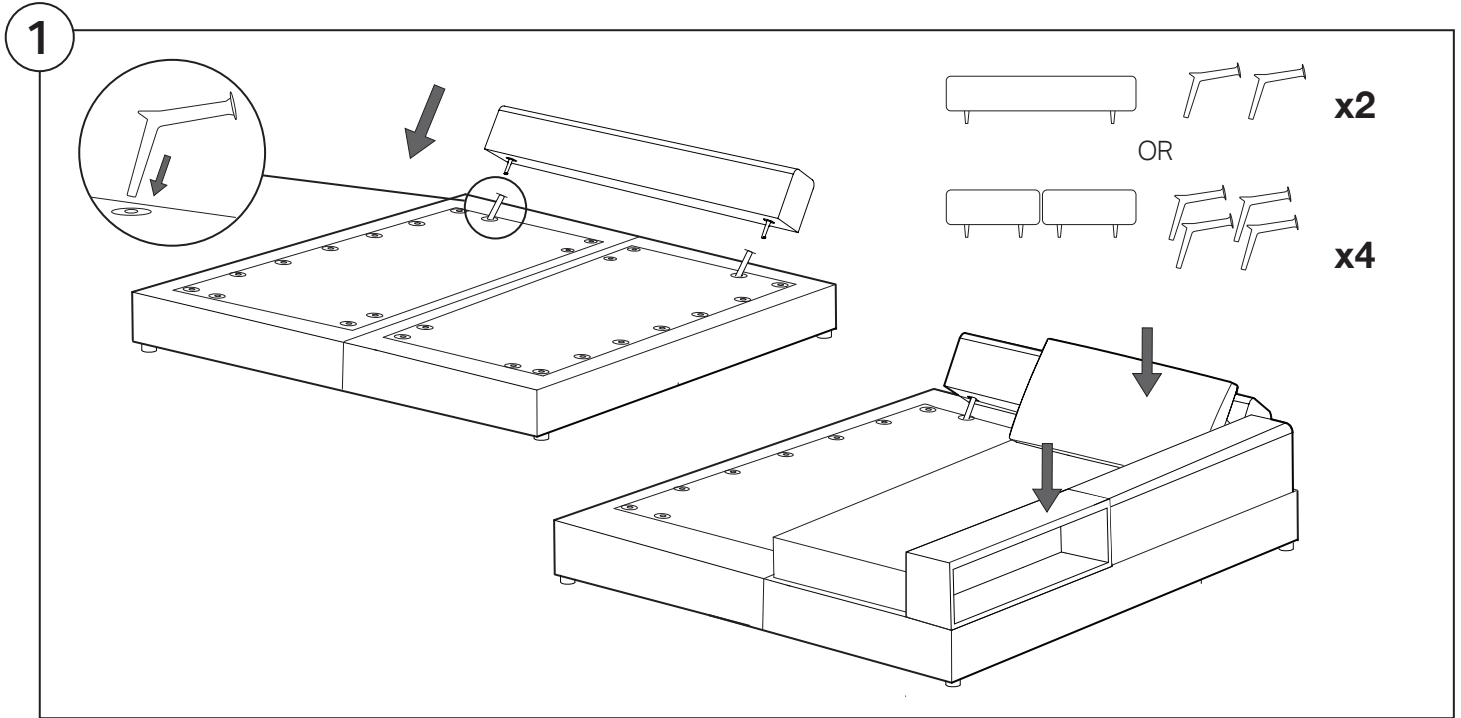

b

4

L x1 (5mm)

5

a

c

Jasper Alternate Features

KING

Back Rest: Bed Position

Flat Shelf Assembly

Shelf Light Charge Assembly

1

- ⚠ Do not connect shelf to power until assembly is complete.
- ⚠ Ensure touch-activated light is turned **OFF** before flat shelf assembly.