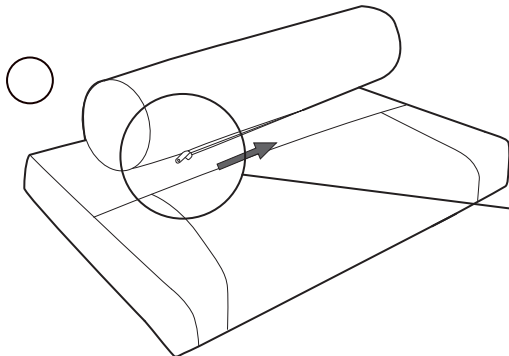

b

4

L x1 (5mm)

5

a

c

Jasper Alternate Features

KING

Back Rest: Bed Position

Flat Shelf Assembly

Shelf Light Charge Assembly

1

- ⚠ Do not connect shelf to power until assembly is complete.
- ⚠ Ensure touch-activated light is turned **OFF** before flat shelf assembly.