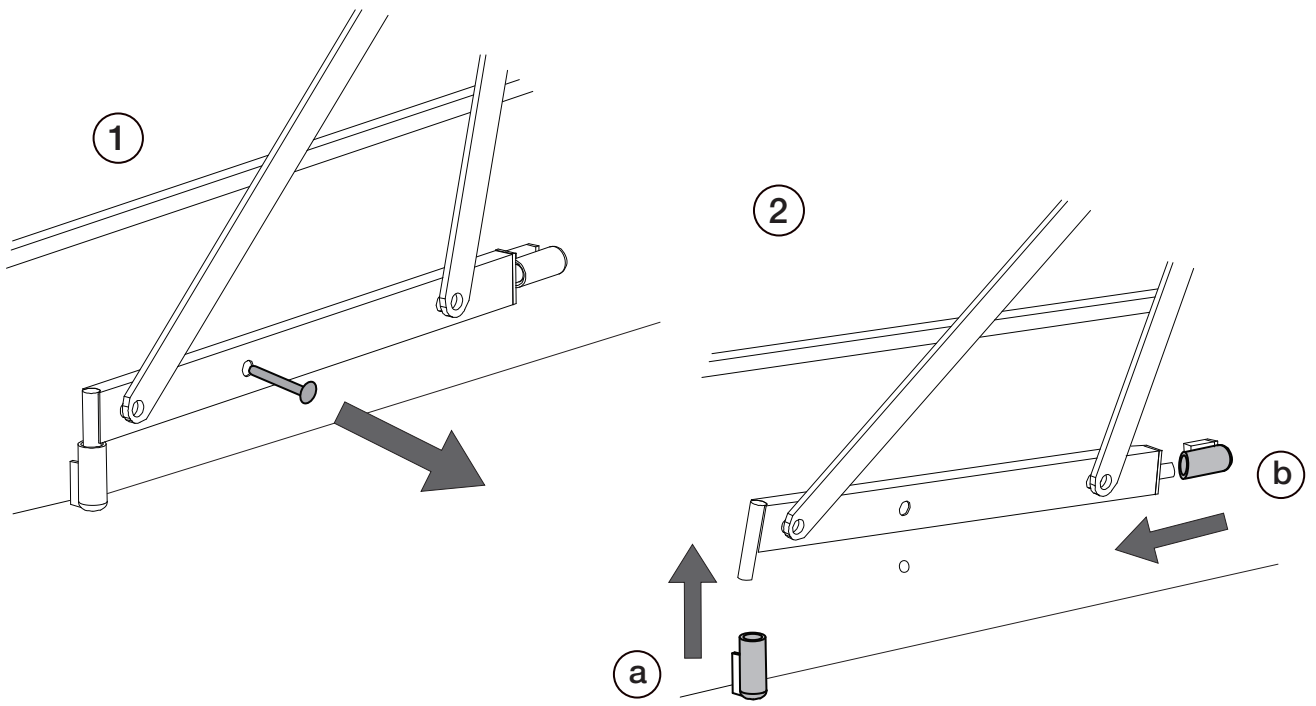

4

Storage Platform Reconfigure - Chaise

Left Hand Storage

Right Hand Storage

1

2

 x1 (6mm)

3