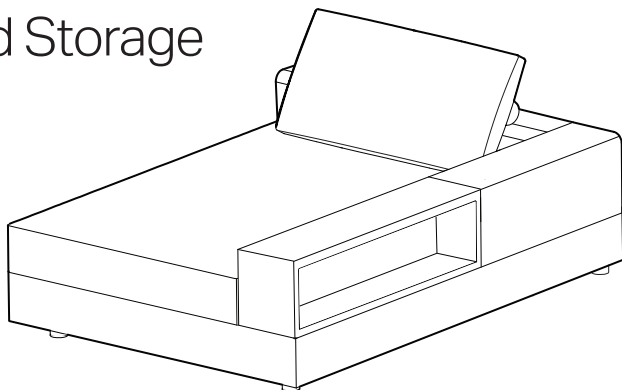

4

Storage Platform Reconfigure - Chaise

Left Hand Storage

Right Hand Storage

1

2

 x1 (6mm)

3