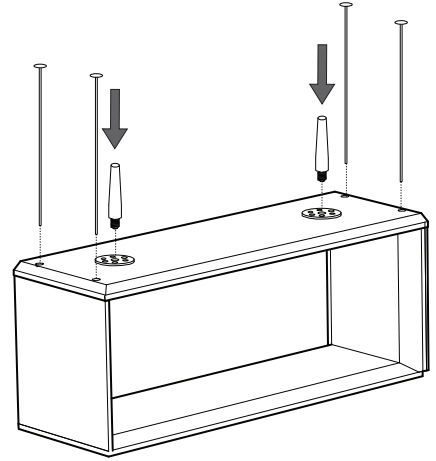

Jasper Full Assembly Instructions

KING

Assembly | User Guide

Two people are required for safe assembly

Opening Boxes:

DO NOT use a knife to open the King boxes as you may damage your furniture. Peel off the tape, then lift & separate the cardboard flaps to open.

Assemble your furniture by following the instructions below.

1

2

3

||||| x8

||| x2

||||| x4

a

b

4

L x1 (5mm)

5

a

c

Jasper Alternate Features

KING

Back Rest: Bed Position

Flat Shelf Assembly

Shelf Light Charge Assembly

1

- ⚠ Do not connect shelf to power until assembly is complete.
- ⚠ Ensure touch-activated light is turned **OFF** before flat shelf assembly.