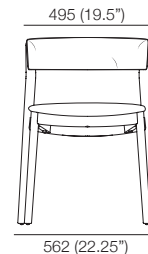

## Amara Soft Dining Chair

Frame | Backrest: Timber

Seat | Backrest: Upholstered

Top

Side

Front