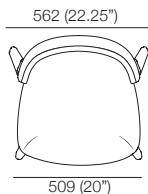

## Amara Soft Dining Chair

Frame | Backrest: Timber

Seat | Backrest: Upholstered

Top

Side

Front