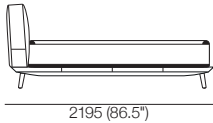

655
(25.75")

235 (9.25")

Front (STD)

Rear (STD)

Side (DLX)

655
(25.75")

235 (9.25")

Front (DLX)

Rear (DLX)

Effective July 2023. Mattress sold separately. SleepPlus Mattresses fit to size on all King Living Beds. Bed & Mattress sizes comparable in country or region as indicated: Australia (AU) | New Zealand (NZ) | North America (NA / US) | Asia (SG). Mattress Area dimensions provided for compatibility check. Leather detail indicated. Upholstery options may include tricot. King Living has a policy of continuous improvement, changes to products and specifications may be made without prior notice. Images and drawings are representative of design only. Accessories not included.

Neo Bed

Queen-AU-NZ-NA

Bedbase: Fabric or Leather
 Mattress Area:
 1525 (60") x 2030 (80")

Queen-SG

Bedbase: Fabric or Leather
 Mattress Area:
 1525 (60") x 1900 (74.75")

Queen-AU-NZ-NA-SG

Bedhead: Fabric or Leather
 Standard or Deluxe

Double-AU-NZ-NA

Bedbase: Fabric or Leather
 Mattress Area:
 1385 (54.5") x 1900 (74.75")

Double-AU-NZ-NA

Bedhead: Fabric or Leather
 Standard or Deluxe

Effective July 2023. Mattress sold separately. SleepPlus Mattresses fit to size on all King Living Beds. Bed & Mattress sizes comparable in country or region as indicated: Australia (AU) | New Zealand (NZ) | North America (NA / US) | Asia (SG). Mattress Area dimensions provided for compatibility check. Leather detail indicated. Upholstery options may include tricote. King Living has a policy of continuous improvement, changes to products and specifications may be made without prior notice. Images and drawings are representative of design only. Accessories not included.