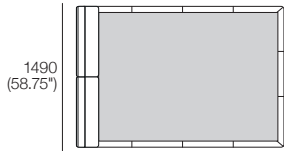

655
(25.75")

235 (9.25")

Front (STD)

Rear (STD)

Side (DLX)

655
(25.75")

235 (9.25")

Front (DLX)

Rear (DLX)

Effective July 2023. Mattress sold separately. SleepPlus Mattresses fit to size on all King Living Beds. Bed & Mattress sizes comparable in country or region as indicated: Australia (AU) | New Zealand (NZ) | North America (NA / US) | Asia (SG). Mattress Area dimensions provided for compatibility check. Leather detail indicated. Upholstery options may include tricot. King Living has a policy of continuous improvement, changes to products and specifications may be made without prior notice. Images and drawings are representative of design only. Accessories not included.

Neo Bed

Queen-AU-NZ-NA

Bedbase: Fabric or Leather
 Mattress Area:
 1525 (60") x 2030 (80")

Queen-SG

Bedbase: Fabric or Leather
 Mattress Area:
 1525 (60") x 1900 (74.75")

Queen-AU-NZ-NA-SG

Bedhead: Fabric or Leather
 Standard or Deluxe

Double-AU-NZ-NA

Bedbase: Fabric or Leather
 Mattress Area:
 1385 (54.5") x 1900 (74.75")

Double-AU-NZ-NA

Bedhead: Fabric or Leather
 Standard or Deluxe

Effective July 2023. Mattress sold separately. SleepPlus Mattresses fit to size on all King Living Beds. Bed & Mattress sizes comparable in country or region as indicated: Australia (AU) | New Zealand (NZ) | North America (NA / US) | Asia (SG). Mattress Area dimensions provided for compatibility check. Leather detail indicated. Upholstery options may include tricote. King Living has a policy of continuous improvement, changes to products and specifications may be made without prior notice. Images and drawings are representative of design only. Accessories not included.