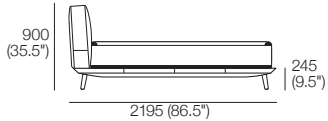

Rear (DLX)

Effective July 2023. Mattress sold separately. SleepPlus Mattresses fit to size on all King Living Beds. Bed & Mattress sizes comparable in country or region as indicated: Australia (AU) | New Zealand (NZ) | North America (NA / US) | Asia (SG). Mattress Area dimensions provided for compatibility check. Leather detail indicated. Upholstery options may include tricot. King Living has a policy of continuous improvement, changes to products and specifications may be made without prior notice. Images and drawings are representative of design only. Accessories not included.

Neo Bed

Queen-AU-NZ-NA

Bedbase: Fabric or Leather
 Mattress Area:
 1525 (60") x 2030 (80")

Queen-SG

Bedbase: Fabric or Leather
 Mattress Area:
 1525 (60") x 1900 (74.75")

Queen-AU-NZ-NA-SG

Bedhead: Fabric or Leather
 Standard or Deluxe

Double-AU-NZ-NA

Bedbase: Fabric or Leather
 Mattress Area:
 1385 (54.5") x 1900 (74.75")

Double-AU-NZ-NA

Bedhead: Fabric or Leather
 Standard or Deluxe

Effective July 2023. Mattress sold separately. SleepPlus Mattresses fit to size on all King Living Beds. Bed & Mattress sizes comparable in country or region as indicated: Australia (AU) | New Zealand (NZ) | North America (NA / US) | Asia (SG). Mattress Area dimensions provided for compatibility check. Leather detail indicated. Upholstery options may include tricote. King Living has a policy of continuous improvement, changes to products and specifications may be made without prior notice. Images and drawings are representative of design only. Accessories not included.