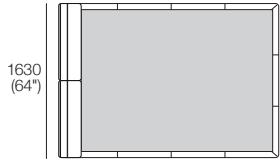

655
(25.75")

235 (9.25")

Front (STD)

Rear (STD)

Side (DLX)

655
(25.75")

235 (9.25")

Front (DLX)

Rear (DLX)

Effective July 2023. Mattress sold separately. SleepPlus Mattresses fit to size on all King Living Beds. Bed & Mattress sizes comparable in country or region as indicated: Australia (AU) | New Zealand (NZ) | North America (NA / US) | Asia (SG). Mattress Area dimensions provided for compatibility check. Leather detail indicated. Upholstery options may include tricot. King Living has a policy of continuous improvement, changes to products and specifications may be made without prior notice. Images and drawings are representative of design only. Accessories not included.

Neo Bed

Queen-AU-NZ-NA

Bedbase: Fabric or Leather
 Mattress Area:
 1525 (60") x 2030 (80")

Queen-SG

Bedbase: Fabric or Leather
 Mattress Area:
 1525 (60") x 1900 (74.75")

Queen-AU-NZ-NA-SG

Bedhead: Fabric or Leather
 Standard or Deluxe

Double-AU-NZ-NA

Bedbase: Fabric or Leather
 Mattress Area:
 1385 (54.5") x 1900 (74.75")

Double-AU-NZ-NA

Bedhead: Fabric or Leather
 Standard or Deluxe

Effective July 2023. Mattress sold separately. SleepPlus Mattresses fit to size on all King Living Beds. Bed & Mattress sizes comparable in country or region as indicated: Australia (AU) | New Zealand (NZ) | North America (NA / US) | Asia (SG). Mattress Area dimensions provided for compatibility check. Leather detail indicated. Upholstery options may include tricote. King Living has a policy of continuous improvement, changes to products and specifications may be made without prior notice. Images and drawings are representative of design only. Accessories not included.