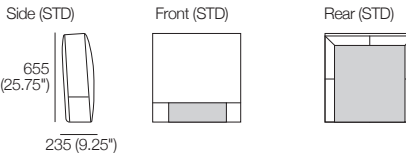

655
(25.75")

235 (9.25")

Front (STD)

Rear (STD)

Side (DLX)

655
(25.75")

235 (9.25")

Front (DLX)

Rear (DLX)

Effective July 2023. Mattress sold separately. SleepPlus Mattresses fit to size on all King Living Beds. Bed & Mattress sizes comparable in country or region as indicated: Australia (AU) | New Zealand (NZ) | North America (NA / US) | Asia (SG). Mattress Area dimensions provided for compatibility check. Leather detail indicated. Upholstery options may include tricot. King Living has a policy of continuous improvement, changes to products and specifications may be made without prior notice. Images and drawings are representative of design only. Accessories not included.

Neo Bed

Queen-AU-NZ-NA

Bedbase: Fabric or Leather
 Mattress Area:
 1525 (60") x 2030 (80")

Queen-SG

Bedbase: Fabric or Leather
 Mattress Area:
 1525 (60") x 1900 (74.75")

Queen-AU-NZ-NA-SG

Bedhead: Fabric or Leather
 Standard or Deluxe

Double-AU-NZ-NA

Bedbase: Fabric or Leather
 Mattress Area:
 1385 (54.5") x 1900 (74.75")

Double-AU-NZ-NA

Bedhead: Fabric or Leather
 Standard or Deluxe

Effective July 2023. Mattress sold separately. SleepPlus Mattresses fit to size on all King Living Beds. Bed & Mattress sizes comparable in country or region as indicated: Australia (AU) | New Zealand (NZ) | North America (NA / US) | Asia (SG). Mattress Area dimensions provided for compatibility check. Leather detail indicated. Upholstery options may include tricote. King Living has a policy of continuous improvement, changes to products and specifications may be made without prior notice. Images and drawings are representative of design only. Accessories not included.