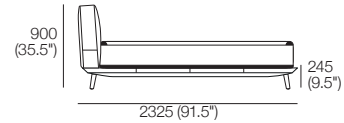

Neo Bed

Queen-AU-NZ-NA

Bedbase: Fabric or Leather
 Mattress Area:
 1525 (60") x 2030 (80")

Queen-SG

Bedbase: Fabric or Leather
 Mattress Area:
 1525 (60") x 1900 (74.75")

Queen-AU-NZ-NA-SG

Bedhead: Fabric or Leather
 Standard or Deluxe

Double-AU-NZ-NA

Bedbase: Fabric or Leather
 Mattress Area:
 1385 (54.5") x 1900 (74.75")

Double-AU-NZ-NA

Bedhead: Fabric or Leather
 Standard or Deluxe

Effective July 2023. Mattress sold separately. SleepPlus Mattresses fit to size on all King Living Beds. Bed & Mattress sizes comparable in country or region as indicated: Australia (AU) | New Zealand (NZ) | North America (NA / US) | Asia (SG). Mattress Area dimensions provided for compatibility check. Leather detail indicated. Upholstery options may include tricote. King Living has a policy of continuous improvement, changes to products and specifications may be made without prior notice. Images and drawings are representative of design only. Accessories not included.

Neo Bed

KingSingle-AU-NZ-NA

Bedbase: Fabric or Leather
 Mattress Area:
 1055 (41.5") x 2030 (80")

SuperSingle-SG

Bedbase: Fabric or Leather
 Mattress Area:
 1055 (41.5") x 1900 (74.75")

KingSingle-AU-NZ-NA | SuperSingle-SG