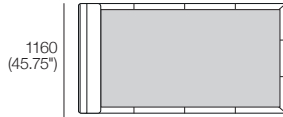

Double-AU-NZ-NA

Bedbase: Fabric or Leather
 Mattress Area:
 1385 (54.5") x 1900 (74.75")

Double-AU-NZ-NA

Bedhead: Fabric or Leather
 Standard or Deluxe

Effective July 2023. Mattress sold separately. SleepPlus Mattresses fit to size on all King Living Beds. Bed & Mattress sizes comparable in country or region as indicated: Australia (AU) | New Zealand (NZ) | North America (NA / US) | Asia (SG). Mattress Area dimensions provided for compatibility check. Leather detail indicated. Upholstery options may include tricote. King Living has a policy of continuous improvement, changes to products and specifications may be made without prior notice. Images and drawings are representative of design only. Accessories not included.

Neo Bed

KingSingle-AU-NZ-NA

Bedbase: Fabric or Leather
 Mattress Area:
 1055 (41.5") x 2030 (80")

SuperSingle-SG

Bedbase: Fabric or Leather
 Mattress Area:
 1055 (41.5") x 1900 (74.75")

KingSingle-AU-NZ-NA | SuperSingle-SG