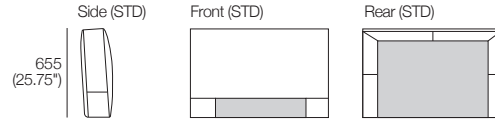

KingSingle-AU-NZ-NA | SuperSingle-SG

Bedhead: Fabric or Leather
Standard or Deluxe