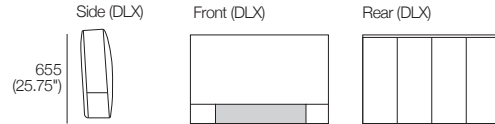

KingSingle-AU-NZ-NA | SuperSingle-SG

Bedhead: Fabric or Leather
Standard or Deluxe