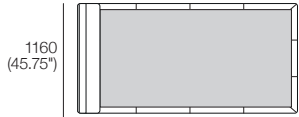

Neo Bed

Queen-AU-NZ-NA

Bedbase: Fabric or Leather
 Mattress Area:
 1525 (60") x 2030 (80")

Queen-SG

Bedbase: Fabric or Leather
 Mattress Area:
 1525 (60") x 1900 (74.75")

Queen-AU-NZ-NA-SG

Bedhead: Fabric or Leather
 Standard or Deluxe

Double-AU-NZ-NA

Bedbase: Fabric or Leather
 Mattress Area:
 1385 (54.5") x 1900 (74.75")

Double-AU-NZ-NA

Bedhead: Fabric or Leather
 Standard or Deluxe

Effective July 2023. Mattress sold separately. SleepPlus Mattresses fit to size on all King Living Beds. Bed & Mattress sizes comparable in country or region as indicated: Australia (AU) | New Zealand (NZ) | North America (NA / US) | Asia (SG). Mattress Area dimensions provided for compatibility check. Leather detail indicated. Upholstery options may include tricote. King Living has a policy of continuous improvement, changes to products and specifications may be made without prior notice. Images and drawings are representative of design only. Accessories not included.

Neo Bed

KingSingle-AU-NZ-NA

Bedbase: Fabric or Leather
 Mattress Area:
 1055 (41.5") x 2030 (80")

SuperSingle-SG

Bedbase: Fabric or Leather
 Mattress Area:
 1055 (41.5") x 1900 (74.75")

KingSingle-AU-NZ-NA | SuperSingle-SG