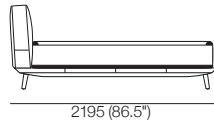

Double-AU-NZ-NA

Bedbase: Fabric or Leather
 Mattress Area:
 1385 (54.5") x 1900 (74.75")

Double-AU-NZ-NA

Bedhead: Fabric or Leather
 Standard or Deluxe

Effective July 2023. Mattress sold separately. SleepPlus Mattresses fit to size on all King Living Beds. Bed & Mattress sizes comparable in country or region as indicated: Australia (AU) | New Zealand (NZ) | North America (NA / US) | Asia (SG). Mattress Area dimensions provided for compatibility check. Leather detail indicated. Upholstery options may include tricote. King Living has a policy of continuous improvement, changes to products and specifications may be made without prior notice. Images and drawings are representative of design only. Accessories not included.

Neo Bed

KingSingle-AU-NZ-NA

Bedbase: Fabric or Leather
 Mattress Area:
 1055 (41.5") x 2030 (80")

SuperSingle-SG

Bedbase: Fabric or Leather
 Mattress Area:
 1055 (41.5") x 1900 (74.75")

KingSingle-AU-NZ-NA | SuperSingle-SG