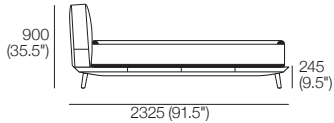

655
(25.75")

235 (9.25")

Front (STD)

Rear (STD)

Side (DLX)

655
(25.75")

235 (9.25")

Front (DLX)

Rear (DLX)

Effective July 2023. Mattress sold separately. SleepPlus Mattresses fit to size on all King Living Beds. Bed & Mattress sizes comparable in country or region as indicated: Australia (AU) | New Zealand (NZ) | North America (NA / US) | Asia (SG). Mattress Area dimensions provided for compatibility check. Leather detail indicated. Upholstery options may include tricot. King Living has a policy of continuous improvement, changes to products and specifications may be made without prior notice. Images and drawings are representative of design only. Accessories not included.

Neo Bed

Queen-AU-NZ-NA

Bedbase: Fabric or Leather
 Mattress Area:
 1525 (60") x 2030 (80")

Queen-SG

Bedbase: Fabric or Leather
 Mattress Area:
 1525 (60") x 1900 (74.75")

Queen-AU-NZ-NA-SG

Bedhead: Fabric or Leather
 Standard or Deluxe

Double-AU-NZ-NA

Bedbase: Fabric or Leather
 Mattress Area:
 1385 (54.5") x 1900 (74.75")

Double-AU-NZ-NA

Bedhead: Fabric or Leather
 Standard or Deluxe

Effective July 2023. Mattress sold separately. SleepPlus Mattresses fit to size on all King Living Beds. Bed & Mattress sizes comparable in country or region as indicated: Australia (AU) | New Zealand (NZ) | North America (NA / US) | Asia (SG). Mattress Area dimensions provided for compatibility check. Leather detail indicated. Upholstery options may include tricote. King Living has a policy of continuous improvement, changes to products and specifications may be made without prior notice. Images and drawings are representative of design only. Accessories not included.