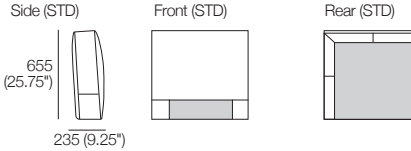

655
(25.75")

235 (9.25")

Front (STD)

Rear (STD)

Side (DLX)

655
(25.75")

235 (9.25")

Front (DLX)

Rear (DLX)

Effective July 2023. Mattress sold separately. SleepPlus Mattresses fit to size on all King Living Beds. Bed & Mattress sizes comparable in country or region as indicated: Australia (AU) | New Zealand (NZ) | North America (NA / US) | Asia (SG). Mattress Area dimensions provided for compatibility check. Leather detail indicated. Upholstery options may include tricot. King Living has a policy of continuous improvement, changes to products and specifications may be made without prior notice. Images and drawings are representative of design only. Accessories not included.

Neo Bed

Queen-AU-NZ-NA

Bedbase: Fabric or Leather
 Mattress Area:
 1525 (60") x 2030 (80")

Queen-SG

Bedbase: Fabric or Leather
 Mattress Area:
 1525 (60") x 1900 (74.75")

Queen-AU-NZ-NA-SG

Bedhead: Fabric or Leather
 Standard or Deluxe

Double-AU-NZ-NA

Bedbase: Fabric or Leather
 Mattress Area:
 1385 (54.5") x 1900 (74.75")

Double-AU-NZ-NA

Bedhead: Fabric or Leather
 Standard or Deluxe

Effective July 2023. Mattress sold separately. SleepPlus Mattresses fit to size on all King Living Beds. Bed & Mattress sizes comparable in country or region as indicated: Australia (AU) | New Zealand (NZ) | North America (NA / US) | Asia (SG). Mattress Area dimensions provided for compatibility check. Leather detail indicated. Upholstery options may include tricote. King Living has a policy of continuous improvement, changes to products and specifications may be made without prior notice. Images and drawings are representative of design only. Accessories not included.