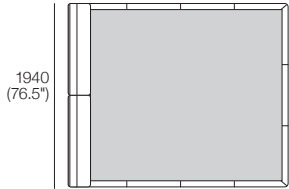

K I N G

DT2021242-ANZ-ASIA-NA-V2

kingliving.com

Neo Bed

Neo Bed

King-AU | SuperKing-NZ

Bedbase: Fabric or Leather
 Mattress Area:
 1835 (72.25") x 2030 (80")

1940
(76.5")

900
(35.5")

2325 (91.5")

245
(9.5")

King-SG

Bedbase: Fabric or Leather
 Mattress Area:
 1835 (72.25") x 1900 (74.75")

1940
(76.5")

2195 (86.5")

King-NZ

Bedbase: Fabric or Leather
 Mattress Area:
 1660 (65.5") x 2030 (80")

1765
(69.5")

2325 (91.5")

King-AU-SG | SuperKing-NZ | King-NZ

Bedhead: Fabric or Leather
 Standard or Deluxe

Side (STD)

655
(25.75")

235 (9.25")

655
(25.75")

235 (9.25")

Front (STD)

Rear (STD)

Side (DLX)

655
(25.75")

235 (9.25")

Front (DLX)