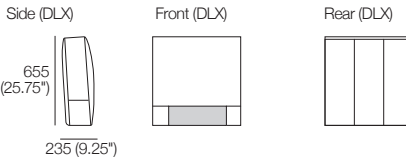

655
(25.75")

235 (9.25")

Front (STD)

Rear (STD)

Side (DLX)

655
(25.75")

235 (9.25")

Front (DLX)

Rear (DLX)

Effective July 2023. Mattress sold separately. SleepPlus Mattresses fit to size on all King Living Beds. Bed & Mattress sizes comparable in country or region as indicated: Australia (AU) | New Zealand (NZ) | North America (NA / US) | Asia (SG). Mattress Area dimensions provided for compatibility check. Leather detail indicated. Upholstery options may include tricot. King Living has a policy of continuous improvement, changes to products and specifications may be made without prior notice. Images and drawings are representative of design only. Accessories not included.

Neo Bed

Queen-AU-NZ-NA

Bedbase: Fabric or Leather
 Mattress Area:
 1525 (60") x 2030 (80")

Queen-SG

Bedbase: Fabric or Leather
 Mattress Area:
 1525 (60") x 1900 (74.75")

Queen-AU-NZ-NA-SG

Bedhead: Fabric or Leather
 Standard or Deluxe

Double-AU-NZ-NA

Bedbase: Fabric or Leather
 Mattress Area:
 1385 (54.5") x 1900 (74.75")

Double-AU-NZ-NA

Bedhead: Fabric or Leather
 Standard or Deluxe

Effective July 2023. Mattress sold separately. SleepPlus Mattresses fit to size on all King Living Beds. Bed & Mattress sizes comparable in country or region as indicated: Australia (AU) | New Zealand (NZ) | North America (NA / US) | Asia (SG). Mattress Area dimensions provided for compatibility check. Leather detail indicated. Upholstery options may include tricote. King Living has a policy of continuous improvement, changes to products and specifications may be made without prior notice. Images and drawings are representative of design only. Accessories not included.