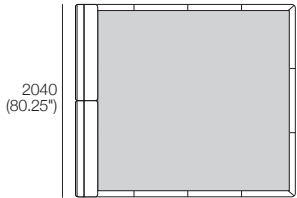

Bedbase: Fabric or Leather
 Mattress Area:
 1660 (65.5") x 2030 (80")

1765
(69.5")

2325 (91.5")

King-AU-SG | SuperKing-NZ | King-NZ

Bedhead: Fabric or Leather
 Standard or Deluxe

Side (STD)

655
(25.75")

235 (9.25")

Front (STD)

Rear (STD)

Side (DLX)

655
(25.75")

235 (9.25")

Front (DLX)

Rear (DLX)

King-US

Bedbase: Fabric or Leather
 Mattress Area:
 1935 (76.25") x 2030 (80")

2040
(80.25")

900
(35.5")

2325 (91.5")

245
(9.5")

King-US

Bedhead: Fabric or Leather
 Standard or Deluxe

Side (STD)

655
(25.75")

235 (9.25")

Front (STD)

Rear (STD)

Side (DLX)

655
(25.75")

235 (9.25")

Front (DLX)