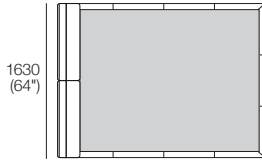

655
(25.75")

235 (9.25")

Front (STD)

Rear (STD)

Side (DLX)

655
(25.75")

235 (9.25")

Front (DLX)

Rear (DLX)

Effective July 2023. Mattress sold separately. SleepPlus Mattresses fit to size on all King Living Beds. Bed & Mattress sizes comparable in country or region as indicated: Australia (AU) | New Zealand (NZ) | North America (NA / US) | Asia (SG). Mattress Area dimensions provided for compatibility check. Leather detail indicated. Upholstery options may include tricot. King Living has a policy of continuous improvement, changes to products and specifications may be made without prior notice. Images and drawings are representative of design only. Accessories not included.

Neo Bed

Queen-AU-NZ-NA

Bedbase: Fabric or Leather
 Mattress Area:
 1525 (60") x 2030 (80")

Queen-SG

Bedbase: Fabric or Leather
 Mattress Area:
 1525 (60") x 1900 (74.75")

Queen-AU-NZ-NA-SG

Bedhead: Fabric or Leather
 Standard or Deluxe

Double-AU-NZ-NA

Bedbase: Fabric or Leather
 Mattress Area:
 1385 (54.5") x 1900 (74.75")

Double-AU-NZ-NA

Bedhead: Fabric or Leather
 Standard or Deluxe

Effective July 2023. Mattress sold separately. SleepPlus Mattresses fit to size on all King Living Beds. Bed & Mattress sizes comparable in country or region as indicated: Australia (AU) | New Zealand (NZ) | North America (NA / US) | Asia (SG). Mattress Area dimensions provided for compatibility check. Leather detail indicated. Upholstery options may include tricote. King Living has a policy of continuous improvement, changes to products and specifications may be made without prior notice. Images and drawings are representative of design only. Accessories not included.