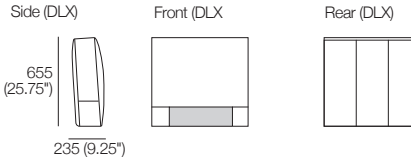

655
(25.75")

235 (9.25")

Front (STD)

Rear (STD)

Side (DLX)

655
(25.75")

235 (9.25")

Front (DLX)

Rear (DLX)

Effective July 2023. Mattress sold separately. SleepPlus Mattresses fit to size on all King Living Beds. Bed & Mattress sizes comparable in country or region as indicated: Australia (AU) | New Zealand (NZ) | North America (NA / US) | Asia (SG). Mattress Area dimensions provided for compatibility check. Leather detail indicated. Upholstery options may include tricot. King Living has a policy of continuous improvement, changes to products and specifications may be made without prior notice. Images and drawings are representative of design only. Accessories not included.

Neo Bed

Queen-AU-NZ-NA

Bedbase: Fabric or Leather
 Mattress Area:
 1525 (60") x 2030 (80")

Queen-SG

Bedbase: Fabric or Leather
 Mattress Area:
 1525 (60") x 1900 (74.75")

Queen-AU-NZ-NA-SG

Bedhead: Fabric or Leather
 Standard or Deluxe

Double-AU-NZ-NA

Bedbase: Fabric or Leather
 Mattress Area:
 1385 (54.5") x 1900 (74.75")

Double-AU-NZ-NA

Bedhead: Fabric or Leather
 Standard or Deluxe

Effective July 2023. Mattress sold separately. SleepPlus Mattresses fit to size on all King Living Beds. Bed & Mattress sizes comparable in country or region as indicated: Australia (AU) | New Zealand (NZ) | North America (NA / US) | Asia (SG). Mattress Area dimensions provided for compatibility check. Leather detail indicated. Upholstery options may include tricote. King Living has a policy of continuous improvement, changes to products and specifications may be made without prior notice. Images and drawings are representative of design only. Accessories not included.