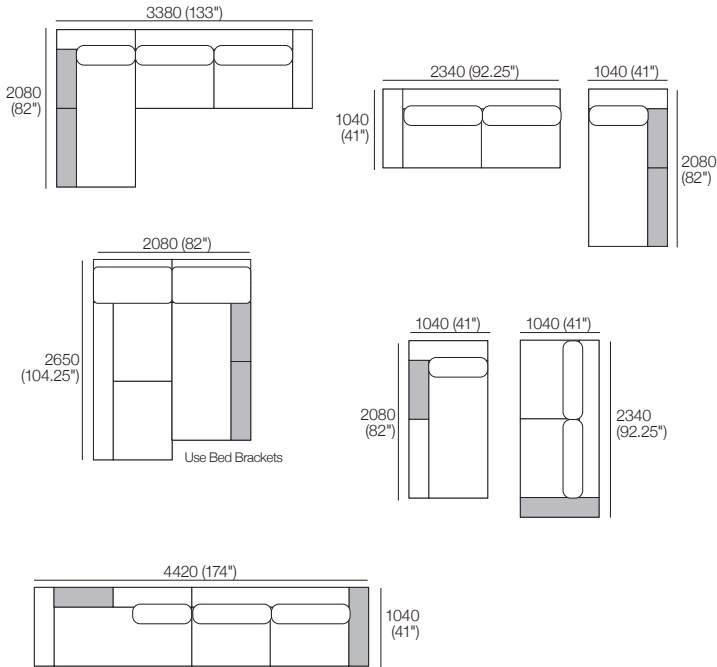

K I N G

DT2018646-SS-V2

kingliving.com

Jasper
Package 9

Package 9

Jasper modules can easily be reconfigured to suit your lifestyle and space.

Package: 9 (STD Arms)

Components: 1x P234, 1x P208, 2x C104, 1x C182, 2x A104, 1x A208, 2x B104, 1x B78.

Shelves* (STD or Light-Charge) sold separately:

1x T104, 1x T78.

Configurations:

Package: 9 SMART* (1x A104 SMART: replaces 1x A104)

Components: 1x P234, 1x P208, 2x C104, 1x C182, 1x A104, 1x A104 SMART, 1x A208, 2x B104, 1x B78.

Shelves* (STD or Light-Charge) sold separately:

1x T104, 1x T78.

Configurations:

Package 9 SLH S234

Jasper modules can easily be reconfigured to suit your lifestyle and space.

Package: 9 SLH S234 (STD Arms)

Components: 1x SBase 234 S208 RH, 1x P208, 1x C182, 1x A208, 2x A104, 2x B104, 1x B78.

Shelves* (STD or Light-Charge) sold separately:

1x T104, 1x T78.

Configurations:

Package: 9 SLH S234 SMART* (1x A104 SMART: replaces 1x A104)