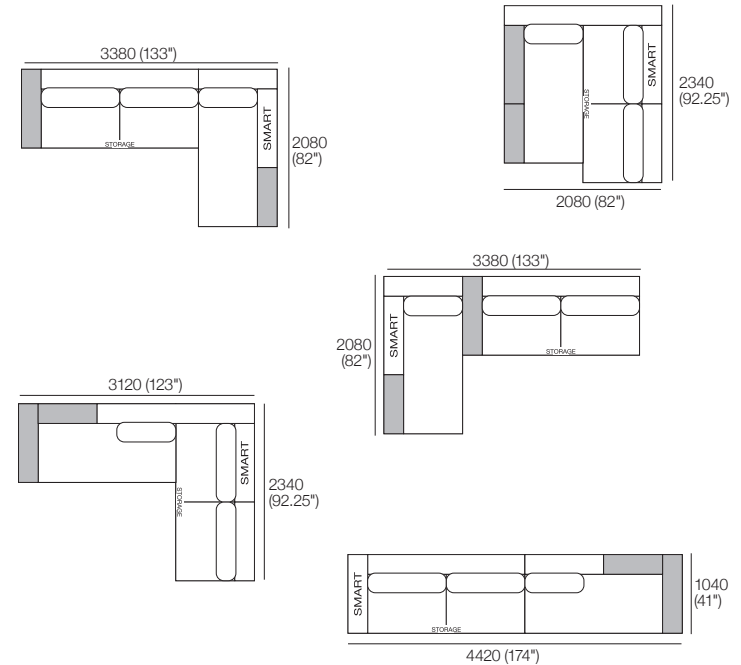

Components: 1x SBase 234 S208 RH, 1x P208, 1x C182, 1x A208, 2x A104, 2x B104, 1x B78.

Shelves* (STD or Light-Charge) sold separately:

1x T104, 1x T78.

Configurations:

Package: 9 SLH S234 SMART* (1x A104 SMART: replaces 1x A104)

Components: 1x SBase 234 S208 RH, 1x P208, 1x C182, 1x A208, 1x A104 SMART, 2x B104, 1x B78.

Shelves* (STD or Light-Charge) sold separately:

1x T104, 1x T78.

Configurations:

Package 9 SRH S234

Jasper modules can easily be reconfigured to suit your lifestyle and space.

Package: 9 SRH S234 (STD Arms)

Components: 1x SBase 234 C208 LH, 1x P208, 1x C182, 1x A208,

2x A104, 2x B104, 1x B78.

Shelves* (STD or Light-Charge) sold separately:

1x T104, 1x T78.

Configurations:

Package: 9 SRH S234 SMART* (1x A104 SMART: replaces 1x A104)

Components: 1x SBase 234 C208 LH, 1x P208, 1x C182, 1x A208,

1x A104, 1x A104 SMART, 2x B104, 1x B78.

Shelves* (STD or Light-Charge) sold separately:

1x T104, 1x T78.

Configurations:

Effective May 2023. Use Magic Joiner M115. Bed Brackets sold separately. *Shelves (Standard or Light-Charge) are available in selected KING timber finishes – sold separately. As KING has a policy of continuous improvement, changes to products and specifications may be made without prior notice. Images and drawings are representative of design only. Accessories not included.