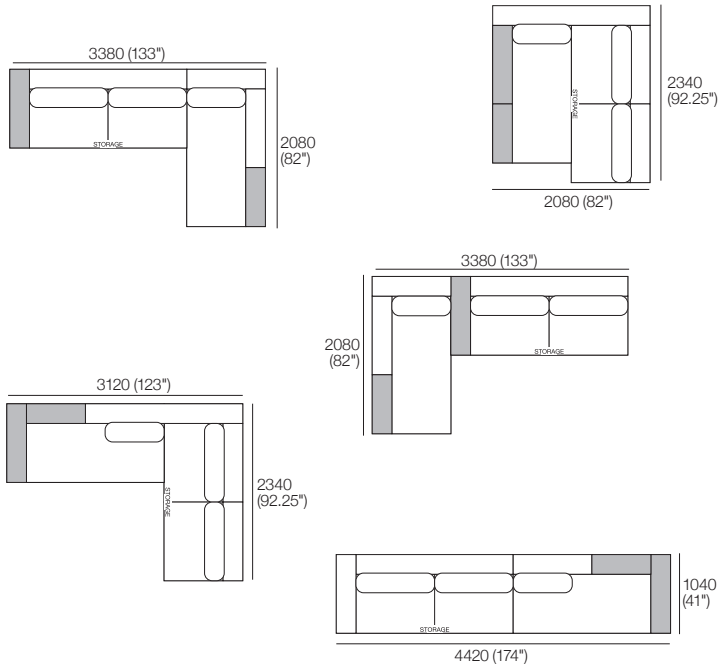

Components: 1x SBase 234 S208 RH, 1x P208, 1x C182, 1x A208, 2x A104, 2x B104, 1x B78.

Shelves* (STD or Light-Charge) sold separately:

1x T104, 1x T78.

Configurations:

Package: 9 SLH S234 SMART* (1x A104 SMART: replaces 1x A104)

Components: 1x SBase 234 S208 RH, 1x P208, 1x C182, 1x A208, 1x A104 SMART, 2x B104, 1x B78.

Shelves* (STD or Light-Charge) sold separately:

1x T104, 1x T78.

Configurations:

Package 9 SRH S234

Jasper modules can easily be reconfigured to suit your lifestyle and space.

Package: 9 SRH S234 (STD Arms)

Components: 1x SBase 234 C208 LH, 1x P208, 1x C182, 1x A208,

2x A104, 2x B104, 1x B78.

Shelves* (STD or Light-Charge) sold separately:

1x T104, 1x T78.

Configurations:

Package: 9 SRH S234 SMART* (1x A104 SMART: replaces 1x A104)

Components: 1x SBase 234 C208 LH, 1x P208, 1x C182, 1x A208,

1x A104, 1x A104 SMART, 2x B104, 1x B78.

Shelves* (STD or Light-Charge) sold separately:

1x T104, 1x T78.

Configurations:

Effective May 2023. Use Magic Joiner M115. Bed Brackets sold separately. *Shelves (Standard or Light-Charge) are available in selected KING timber finishes – sold separately. As KING has a policy of continuous improvement, changes to products and specifications may be made without prior notice. Images and drawings are representative of design only. Accessories not included.