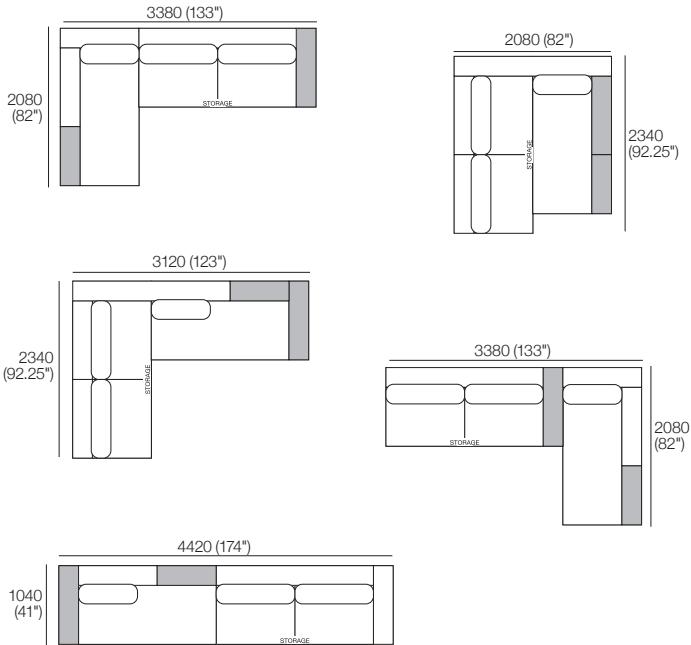

Shelves* (STD or Light-Charge) sold separately:

1x T104, 1x T78.

Configurations:

Package: 9 SMART* (1x A104 SMART: replaces 1x A104)

Components: 1x P234, 1x P208, 2x C104, 1x C182, 1x A104, 1x A104 SMART, 1x A208, 2x B104, 1x B78.

Shelves* (STD or Light-Charge) sold separately:

1x T104, 1x T78.

Configurations:

Package 9 SLH S234

Jasper modules can easily be reconfigured to suit your lifestyle and space.

Package: 9 SLH S234 (STD Arms)

Components: 1x SBase 234 S208 RH, 1x P208, 1x C182, 1x A208, 2x A104, 2x B104, 1x B78.

Shelves* (STD or Light-Charge) sold separately:

1x T104, 1x T78.

Configurations:

Package: 9 SLH S234 SMART* (1x A104 SMART: replaces 1x A104)

Components: 1x SBase 234 S208 RH, 1x P208, 1x C182, 1x A208, 1x A104 SMART, 2x B104, 1x B78.

Shelves* (STD or Light-Charge) sold separately:

1x T104, 1x T78.

Configurations:

Package 9 SRH S234

Jasper modules can easily be reconfigured to suit your lifestyle and space.