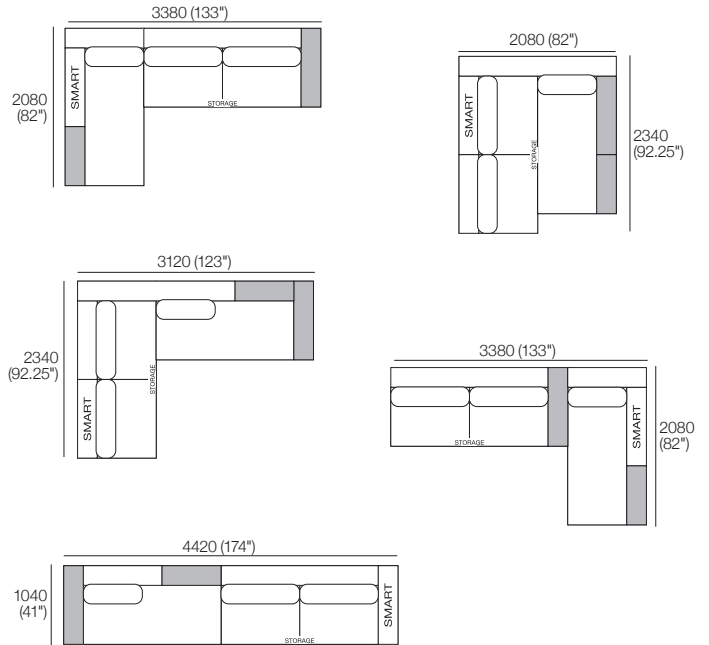

Shelves* (STD or Light-Charge) sold separately:

1x T104, 1x T78.

Configurations:

Package: 9 SMART* (1x A104 SMART: replaces 1x A104)

Components: 1x P234, 1x P208, 2x C104, 1x C182, 1x A104, 1x A104 SMART, 1x A208, 2x B104, 1x B78.

Shelves* (STD or Light-Charge) sold separately:

1x T104, 1x T78.

Configurations:

Package 9 SLH S234

Jasper modules can easily be reconfigured to suit your lifestyle and space.

Package: 9 SLH S234 (STD Arms)

Components: 1x SBase 234 S208 RH, 1x P208, 1x C182, 1x A208, 2x A104, 2x B104, 1x B78.

Shelves* (STD or Light-Charge) sold separately:

1x T104, 1x T78.

Configurations:

Package: 9 SLH S234 SMART* (1x A104 SMART: replaces 1x A104)

Components: 1x SBase 234 S208 RH, 1x P208, 1x C182, 1x A208, 1x A104 SMART, 2x B104, 1x B78.

Shelves* (STD or Light-Charge) sold separately:

1x T104, 1x T78.

Configurations:

Package 9 SRH S234

Jasper modules can easily be reconfigured to suit your lifestyle and space.