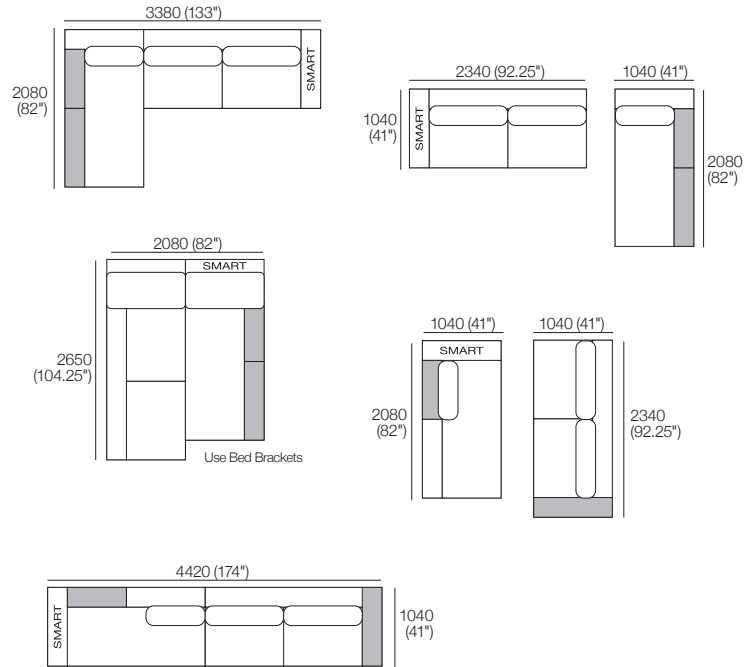

Shelves* (STD or Light-Charge) sold separately:

1x T104, 1x T78.

Configurations:

Package: 9 SMART* (1x A104 SMART: replaces 1x A104)

Components: 1x P234, 1x P208, 2x C104, 1x C182, 1x A104, 1x A104 SMART, 1x A208, 2x B104, 1x B78.

Shelves* (STD or Light-Charge) sold separately:

1x T104, 1x T78.

Configurations:

Package 9 SLH S234

Jasper modules can easily be reconfigured to suit your lifestyle and space.

Package: 9 SLH S234 (STD Arms)

Components: 1x SBase 234 S208 RH, 1x P208, 1x C182, 1x A208, 2x A104, 2x B104, 1x B78.

Shelves* (STD or Light-Charge) sold separately:

1x T104, 1x T78.

Configurations:

Package: 9 SLH S234 SMART* (1x A104 SMART: replaces 1x A104)

Components: 1x SBase 234 S208 RH, 1x P208, 1x C182, 1x A208, 1x A104 SMART, 2x B104, 1x B78.

Shelves* (STD or Light-Charge) sold separately:

1x T104, 1x T78.

Configurations:

Package 9 SRH S234

Jasper modules can easily be reconfigured to suit your lifestyle and space.